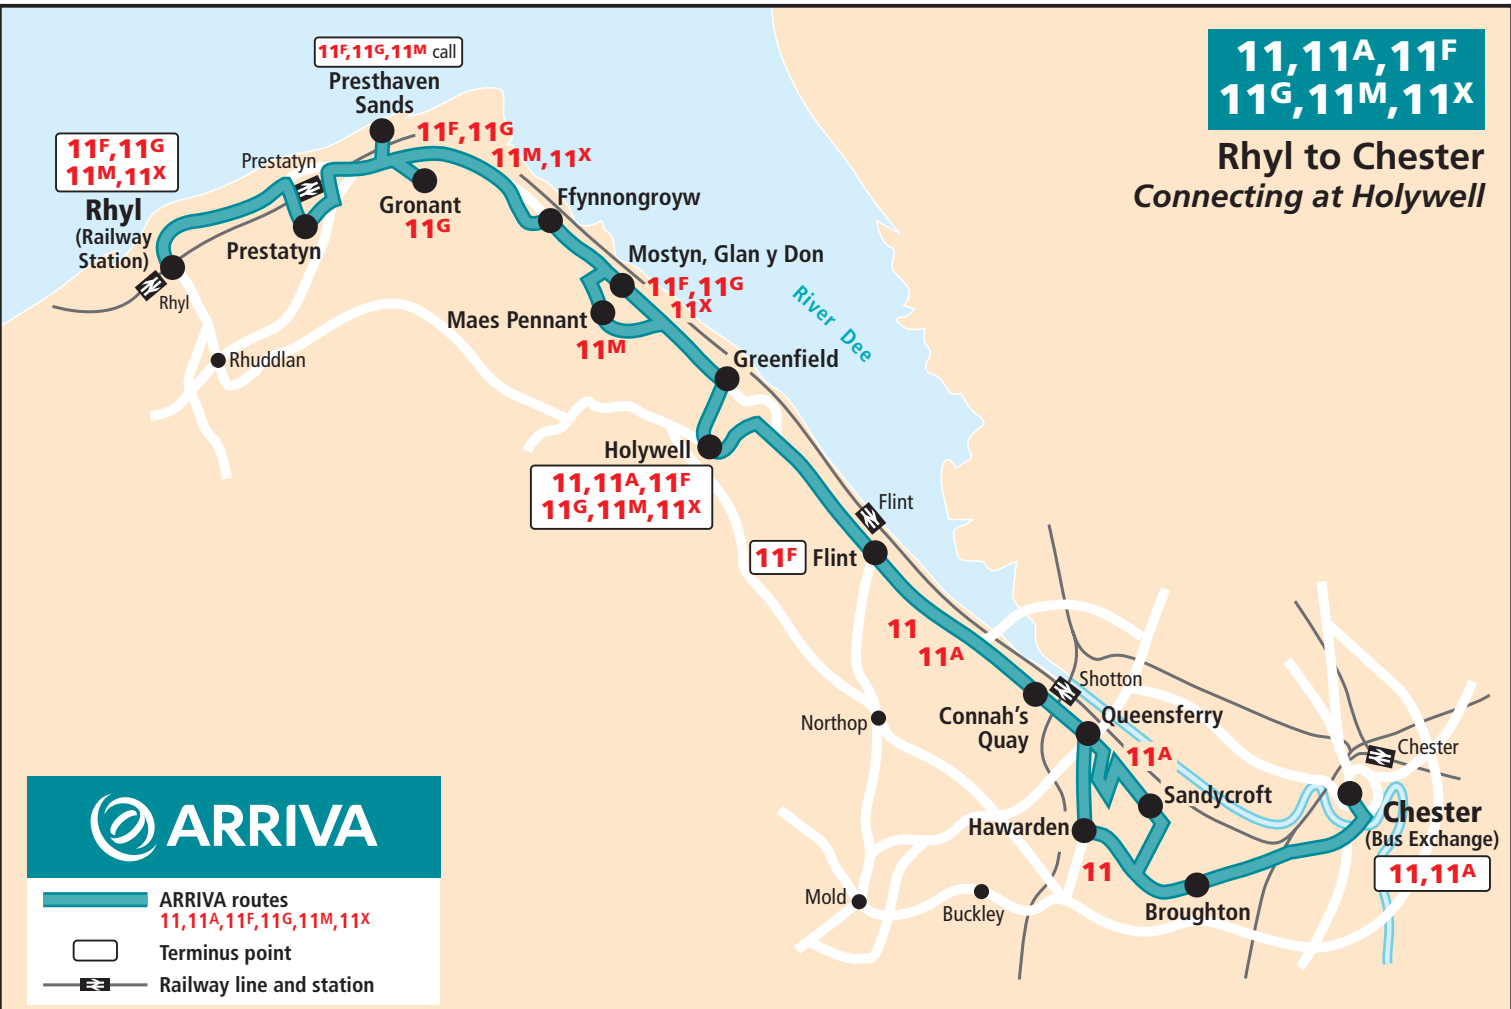

**11, 11A, 11F
11G, 11M, 11X**

Rhyl to Chester

Connecting at Holywell

ARRIVA

ARRIVA routes
11, 11A, 11F, 11G, 11M, 11X

Terminus point

Railway line and station

Mondays to Saturdays (except Bank Holidays)

Service Number	11	11G	11	11M	11	11F	11G	11	11M	11	11X
Chester, Lower Bus Exchange	1730	1800	1830	1900	1925
Bretton Lane End	1743	1813	1843	1913	1938
Queensferry, Stop Q1	1755	1825	1855	1925	1950
Coleg Deeside College	1808	1838	1908	1938	2003
Flint, McDonalds	1816	1846	1916	1930	1946	2011
Holywell Bus Station	1830	1835	1900	1905	1930	1935	2000	2005	2025	2035
Maes Pennant	1917	2017
Mostyn Glan y Don	1844	1939	1944	2044
Mostyn Road, The Bells Pub	1855	1931	1950	1955	2031	2055
Gronant, Nant y Gro	1900	2000
Presthaven Sands Holiday Camp	1905	1935	2005	2035
Prestatyn Bus Station	1915	1945	2015	2045
Ffrith Beach	1923	1953	2023	2053
Rhyl Bus Station	1935	2005	2003	2035	2105	2110

Service Number	11	11A	11	11A	11
Codes	TY	VR1	TY	VR1	TY
Chester, Lower Bus Exchange	1930	2130
Bretton Lane End	1942	2142
Queensferry, Stop Q1	1952	2152
Coleg Deeside College	1959	2159
Flint, McDonalds	2011	2211
Holywell Bus Station	1830	2024	2030	2224	2230
Maes Pennant	1842	2042	2242
Mostyn Road, The Bells Pub	1856	2056	2256
Presthaven Sands Holiday Camp	1900	2100	2300
Prestatyn Bus Station	1910	2110	2310
Ffrith Beach	1918	2118	2318
Rhyl Bus Station	1930	2130	2330

Codes

TY - Operates via Tyn-y-Morfa / Silver Birch

VR - Operates via Mancot and Broughton Shopping Park

VR1 - Operates via Mancot and Sandycroft